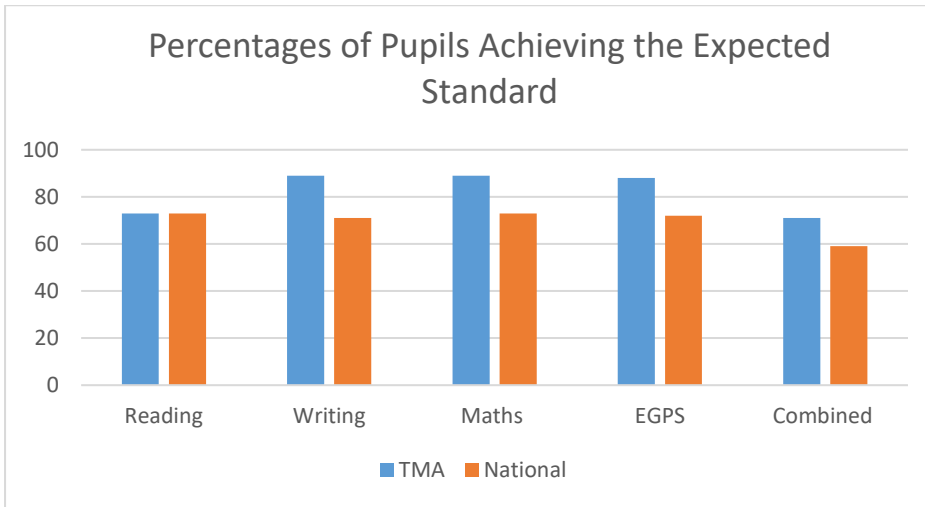

Two Mile Ash School: 2022/23 KS2 Performance

Indicator	Reading	Writing	Maths	EGPS
Average Scaled Score	104 (105)	N/A	107 (104)	108 (105)

*National Benchmark

Figures are in Brackets

** There is no average scaled score available for writing as writing is assessed as teacher assessment rather than a test.