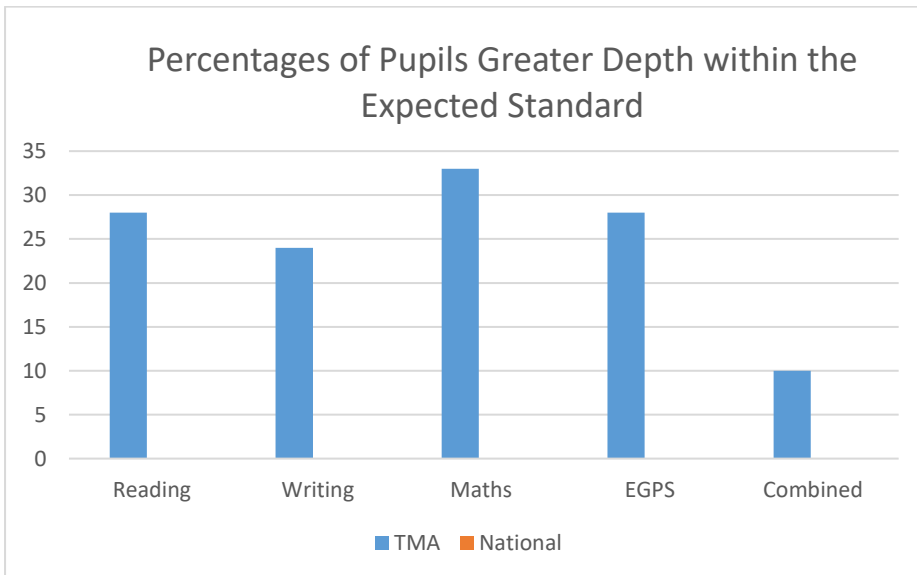

Two Mile Ash School: 2022/23 KS2 Performance

Indicator	Reading	Writing	Maths	EGPS
Average Scaled Score	104 (105)	N/A	107 (104)	108 (105)

*National Benchmark

Figures are in Brackets

** There is no average scaled score available for writing as writing is assessed as teacher assessment rather than a test.